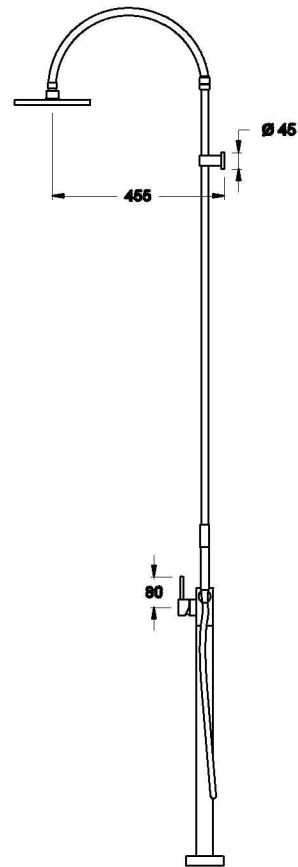

## CITY STIK SHOWER SET

1.9914.00.0.XX

### PRODUCT DIMENSIONS:

Front view

Side view:

Top view:

XX suffix indicates finish – SEE WEBSITE FOR COLOUR CODE  
Dimensions subject to change without notice  
All dimensions are approximate  
A = approximate distance  
Copyright ©Brodware 2021