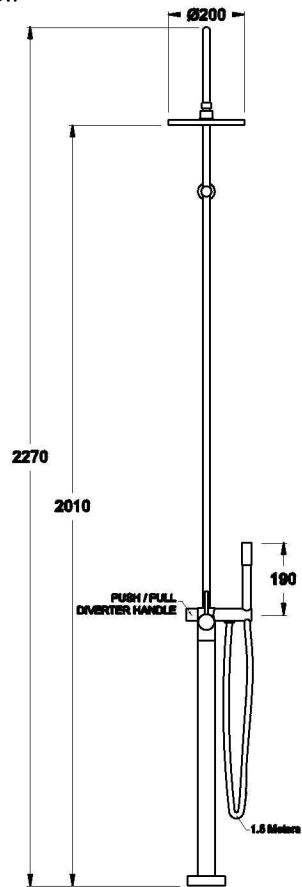

## CITY STIK SHOWER SET

1.9914.00.0.XX

### PRODUCT DIMENSIONS:

Front view

Side view:

Top view:

XX suffix indicates finish – SEE WEBSITE FOR COLOUR CODE  
Dimensions subject to change without notice  
All dimensions are approximate  
A = approximate distance  
Copyright ©Brodware 2021