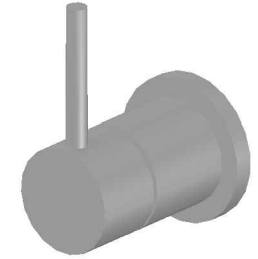

## CITY STIK WALL MIXER

1.9948.00.0.XX

### PRODUCT DIMENSIONS:

Front view

Side view:

Top view: