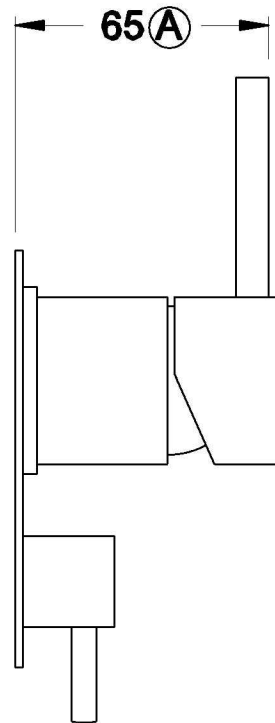

CITY STIK MIXER DIVERTER

1.9948.05.0.XX

PRODUCT DIMENSIONS:

Front view

Side view:

Top view: