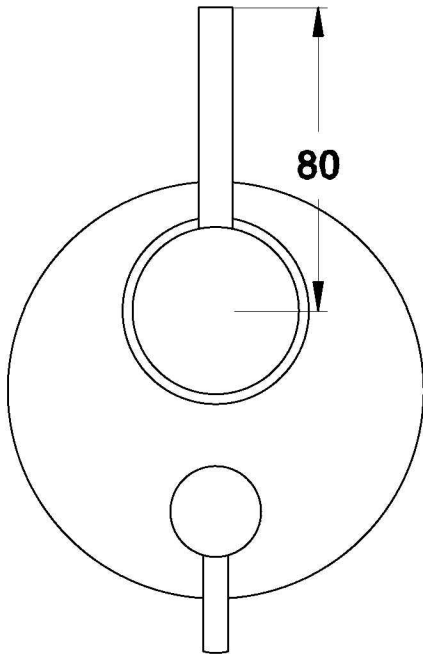

CITY STIK MIXER DIVERTER

1.9948.05.0.XX

PRODUCT DIMENSIONS:

Front view

Side view:

Top view: