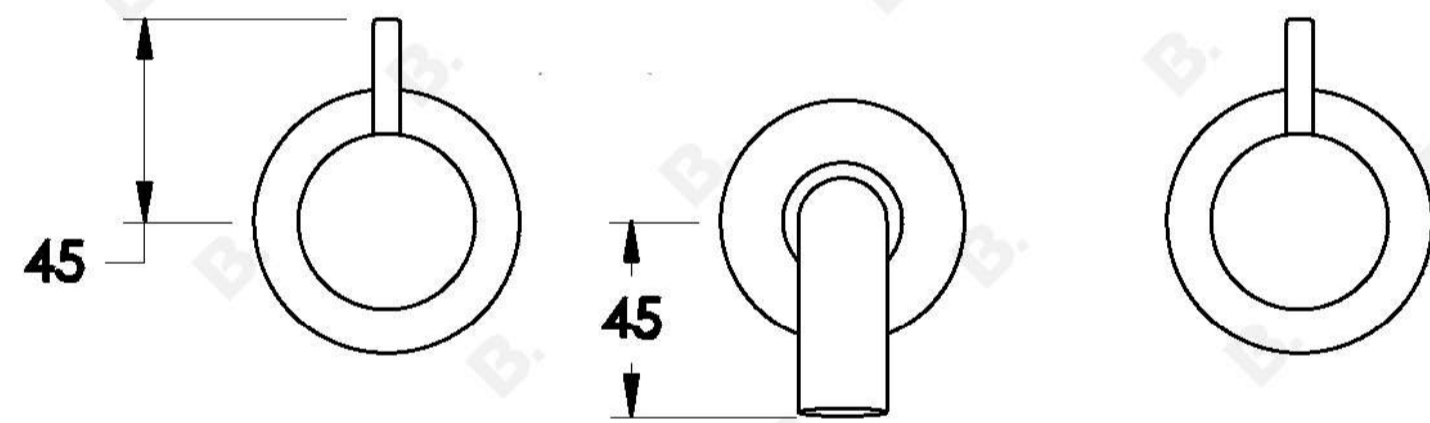

Brodware

MINIM WALL SET

1.9406.00.3.XX

1.9406.50.3.XX - Flow controlled variant

PRODUCT DIMENSIONS:

Front view

Side view

Top view