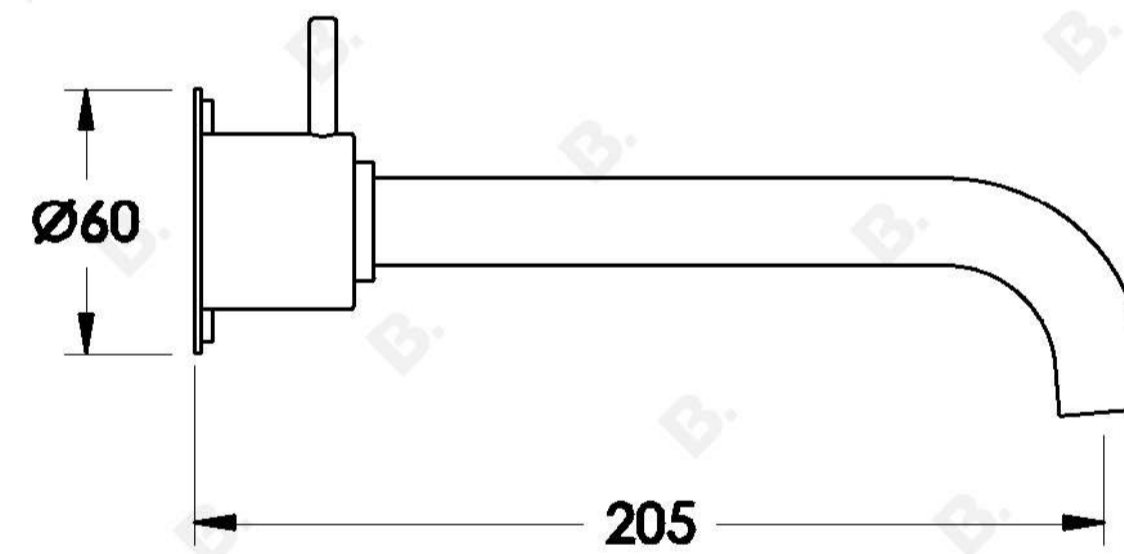

Brodware

MINIM WALL SET

1.9406.00.3.XX

1.9406.50.3.XX - Flow controlled variant

PRODUCT DIMENSIONS:

Front view

Side view

Top view