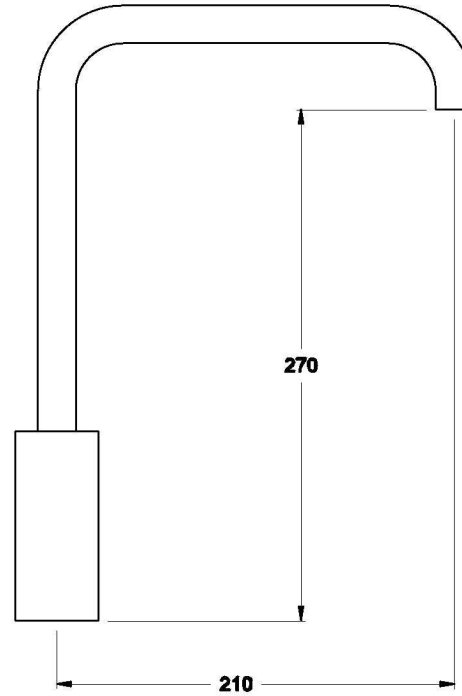

CITY STIK KITCHEN MIXER

1.9908.80.0.XX

PRODUCT DIMENSIONS:

Front view

Side view:

Top view: