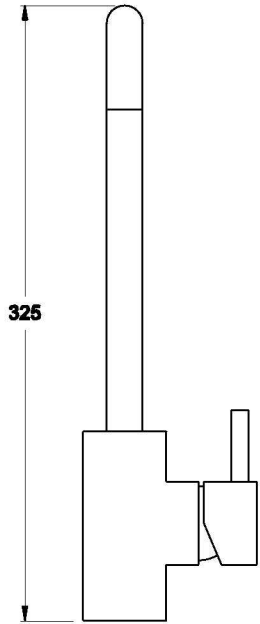

CITY STIK KITCHEN MIXER

1.9908.80.0.XX

PRODUCT DIMENSIONS:

Front view

Side view:

Top view: