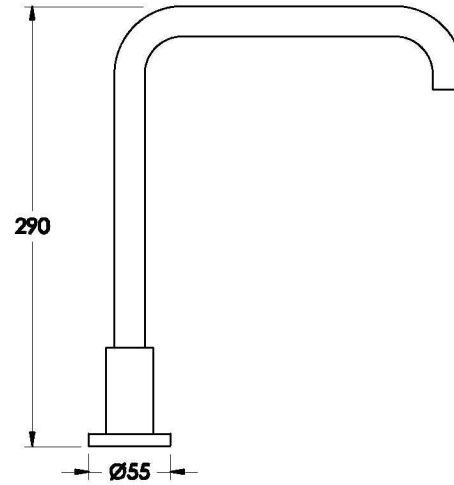

CITY STIK BATH SPOUT

1.9907.81.0.XX

PRODUCT DIMENSIONS:

Front view

Side view:

Topview: