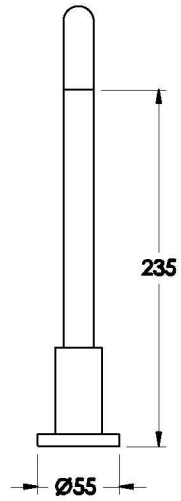

CITY STIK BATH SPOUT

1.9907.81.0.XX

PRODUCT DIMENSIONS:

Front view

Side view:

Topview: