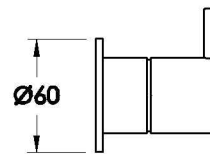

## MINIM WALL MIXER

1.9448.00.0.XX

### PRODUCT DIMENSIONS:

---

Front view

Side view:

Topview: