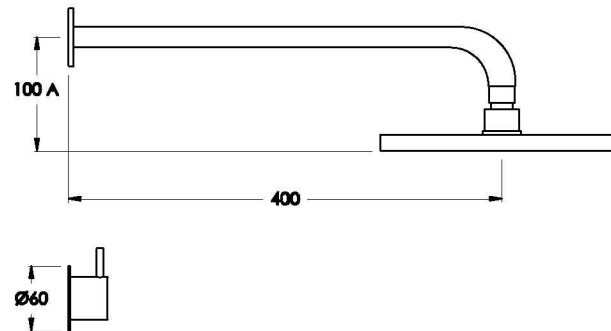

Brodware

MINIM SHOWER SET

1.9411.00.3.XX

PRODUCT DIMENSIONS:

Front view

Side view:

Topview: