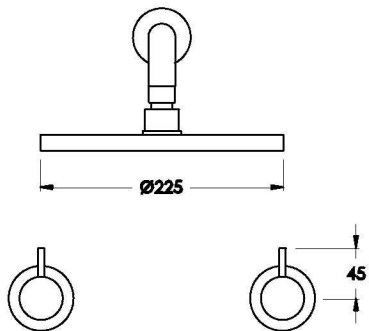

Brodware

MINIM SHOWER SET

1.9411.00.3.XX

PRODUCT DIMENSIONS:

Front view

Side view:

Topview: