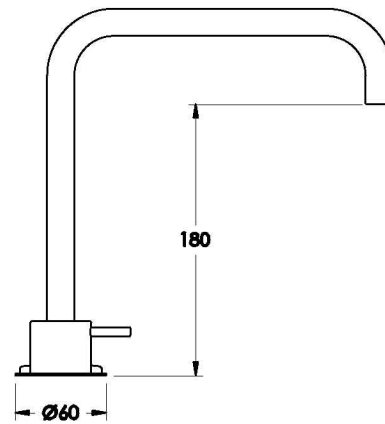

Brodware

MINIM KITCHEN SET

1.9407.89.3.XX

PRODUCT DIMENSIONS:

Front view

Side view:

Topview: