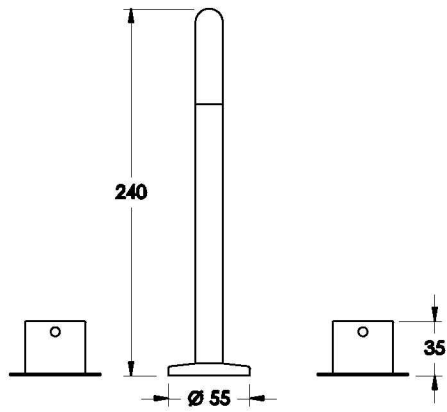

Brodware

MINIM KITCHEN SET

1.9407.89.3.XX

PRODUCT DIMENSIONS:

Front view

Side view:

Topview: