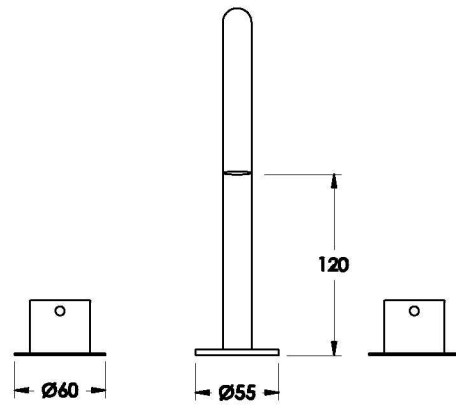

Brodware

MINIM KITCHEN SET

1.9407.09.3.XX

PRODUCT DIMENSIONS:

Front view

Side view:

Topview: