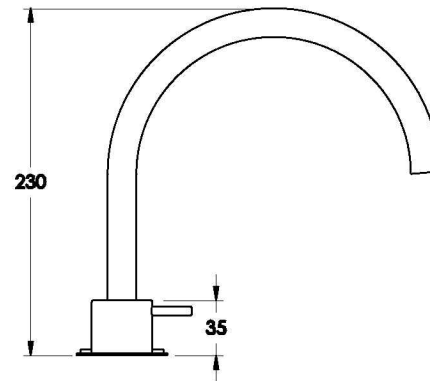

Brodware

MINIM KITCHEN SET

1.9407.09.3.XX

PRODUCT DIMENSIONS:

Front view

Side view:

Topview: