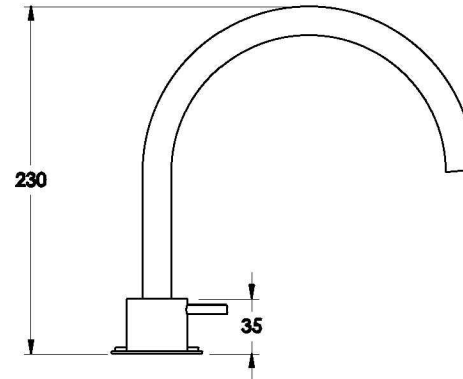

Brodware

MINIM BATH SET

1.9407.00.3.XX

PRODUCT DIMENSIONS:

Front view

Side view:

Topview: