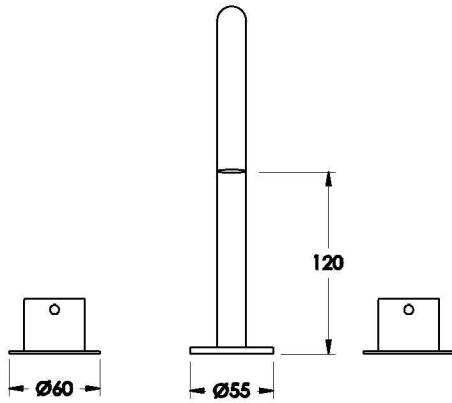

Brodware

MINIM BATH SET

1.9407.00.3.XX

PRODUCT DIMENSIONS:

Front view

Side view:

Topview: