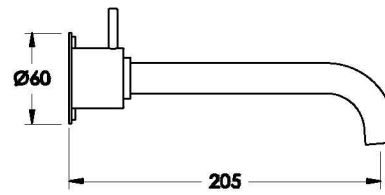

Brodware

MINIM WALL SET

1.9406.00.3.XX

1.9406.50.3.XX: Flow controlled variant

PRODUCT DIMENSIONS:

Front view

Side view:

Topview: