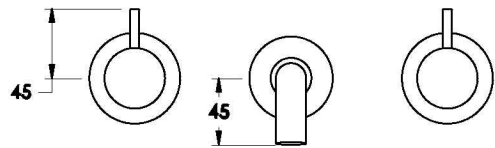

Brodware

MINIM WALL SET

1.9406.00.3.XX

1.9406.50.3.XX: Flow controlled variant

PRODUCT DIMENSIONS:

Front view

Side view:

Topview: