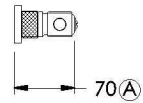

## INDUSTRICA TOWEL RAIL 900MM

1.6755.90.0.XX

### PRODUCT DIMENSIONS:

Front view

Side view:

Top view: