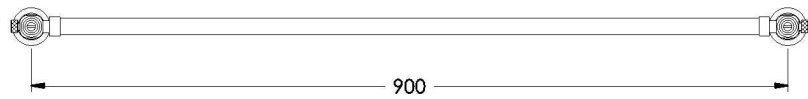

## INDUSTRICA TOWEL RAIL 900MM

1.6755.90.0.XX

### PRODUCT DIMENSIONS:

Front view

Side view:

Top view: