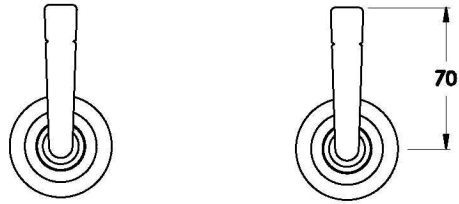

INDUSTRICA WALL TAPS WITH METAL LEVERS

1.6749.00.3.XX

PRODUCT DIMENSIONS:

Front view

Side view:

Topview: