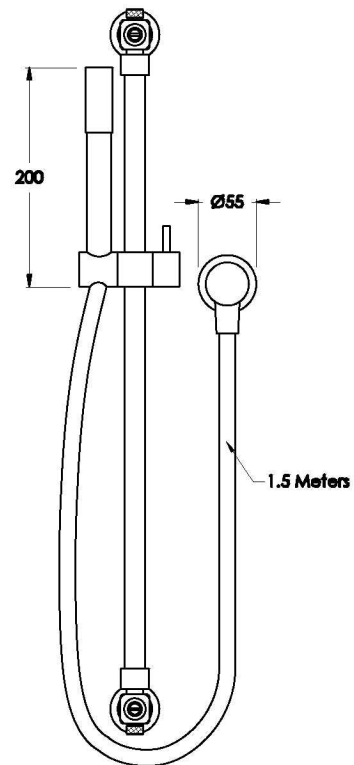

## INDUSTRICA HANDSHOWER SLIDER SET

1.6734.00.0.XX

### PRODUCT DIMENSIONS:

Front view

Side view:

Topview: