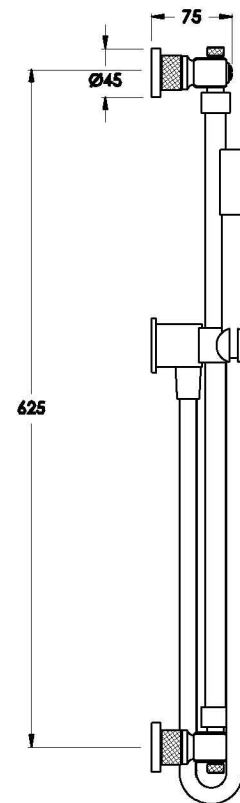

## INDUSTRICA HANDSHOWER SLIDER SET

1.6734.00.0.XX

### PRODUCT DIMENSIONS:

Front view

Side view:

Topview: