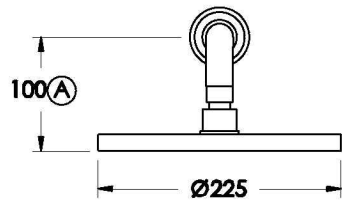

## INDUSTRICA SHOWER ROSE AND ARM

1.6711.32.0.XX

### PRODUCT DIMENSIONS:

Front view

Side view:

Top view: