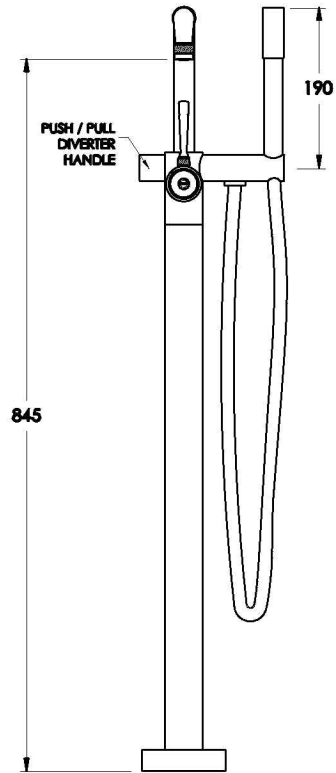

INDUSTRICA FLOOR MOUNTED BATH / HANDSHOER DIVERTER SET WITH METAL LEVER

1.6708.08.0.XX

PRODUCT DIMENSIONS:

Front view

Side view:

Top view: