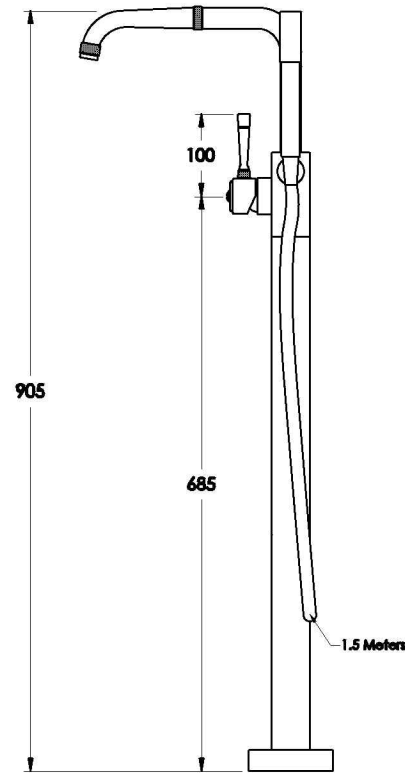

INDUSTRICA FLOOR MOUNTED BATH / HANDSHOER DIVERTER SET WITH METAL LEVER

1.6708.08.0.XX

PRODUCT DIMENSIONS:

Front view

Side view:

Top view: