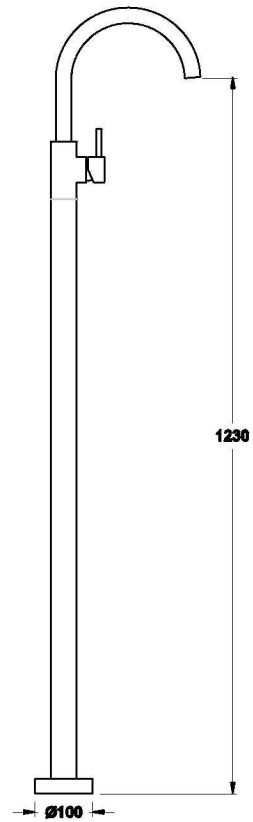

CITY STIK BASIN MIXER

1.9903.05.0.XX

PRODUCT DIMENSIONS:

Front view

Side view:

Top view: