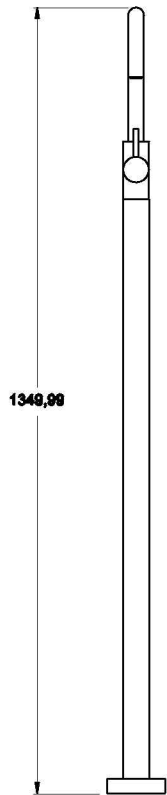

CITY STIK BASIN MIXER

1.9903.05.0.XX

PRODUCT DIMENSIONS:

Front view

Side view:

Top view: