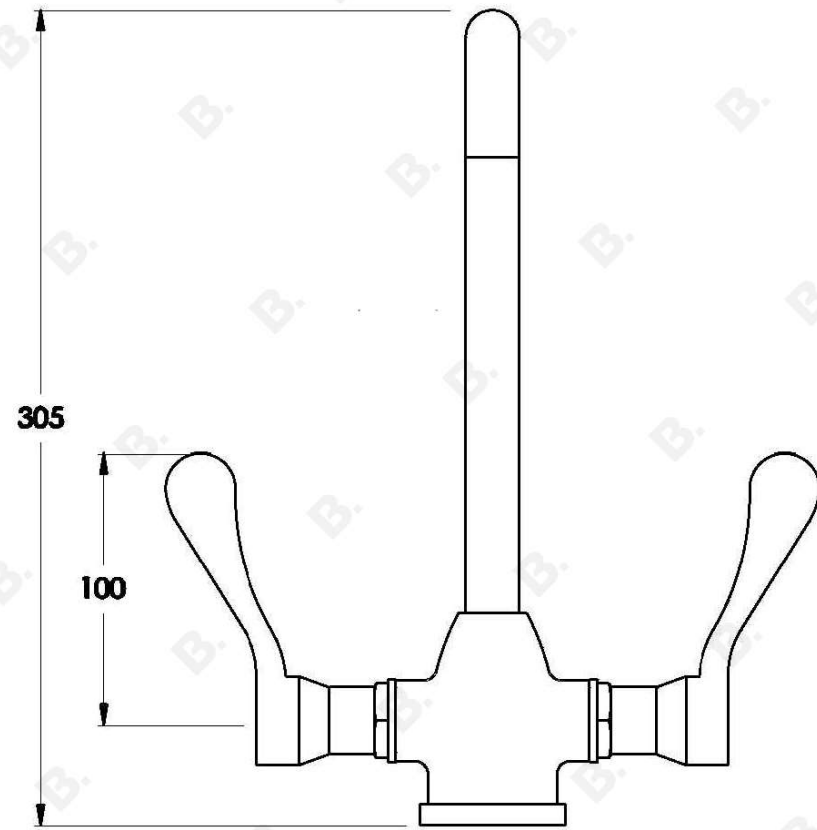

MEMPHIS KITCHEN MIXER WITH LEVERS

1.9630.80.3.XX

PRODUCT DIMENSIONS:

Front view:

Side view:

Top view: