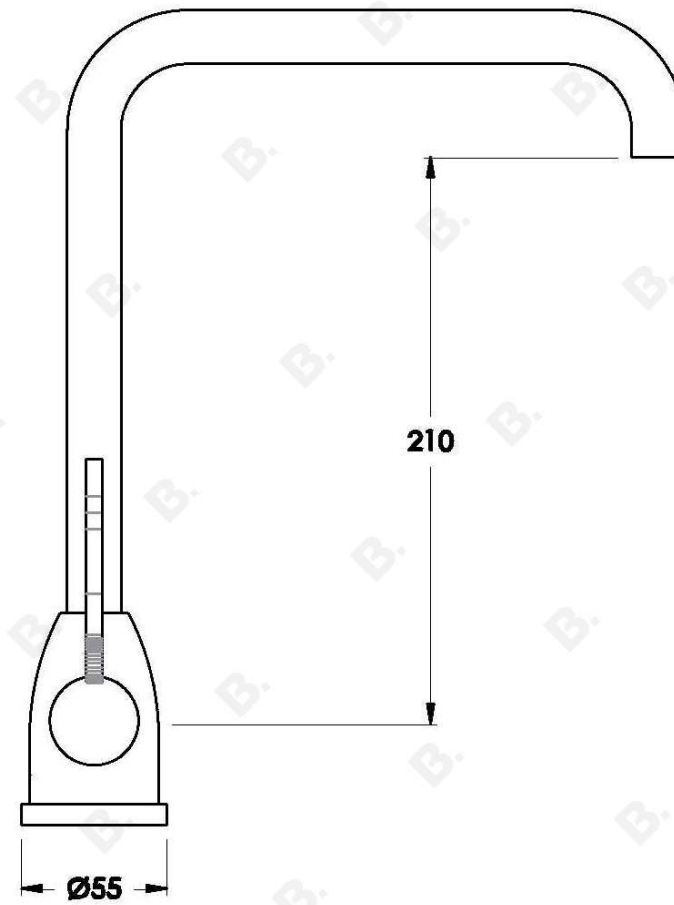

MEMPHIS KITCHEN MIXER WITH LEVERS

1.9630.80.3.XX

PRODUCT DIMENSIONS:

Front view:

Side view:

Top view: