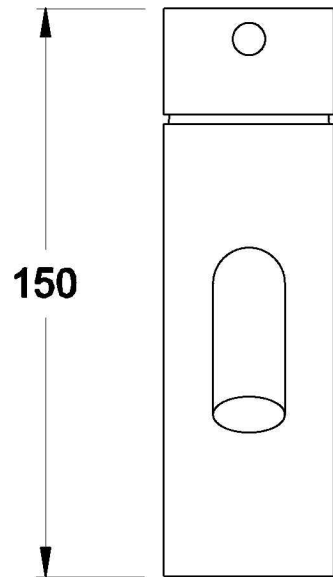

Brodware

CITY STIK BASIN MIXER

1.9902.00.0.XX

PRODUCT DIMENSIONS:

Front view

Side view:

Top view: