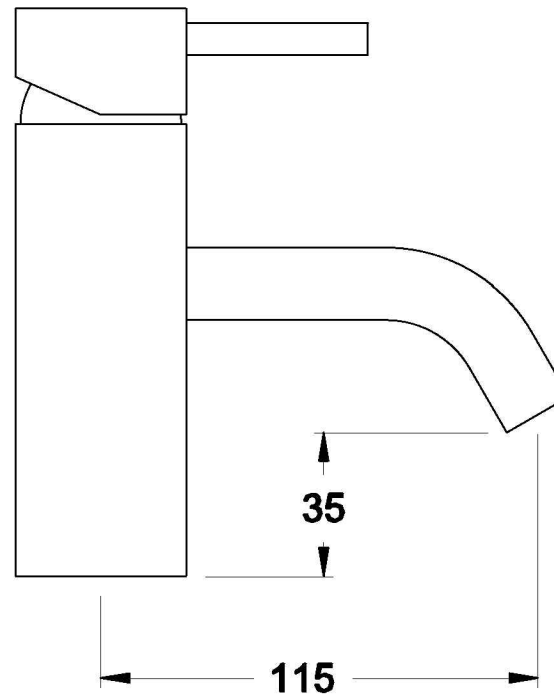

Brodware

CITY STIK BASIN MIXER

1.9902.00.0.XX

PRODUCT DIMENSIONS:

Front view

Side view:

Top view: