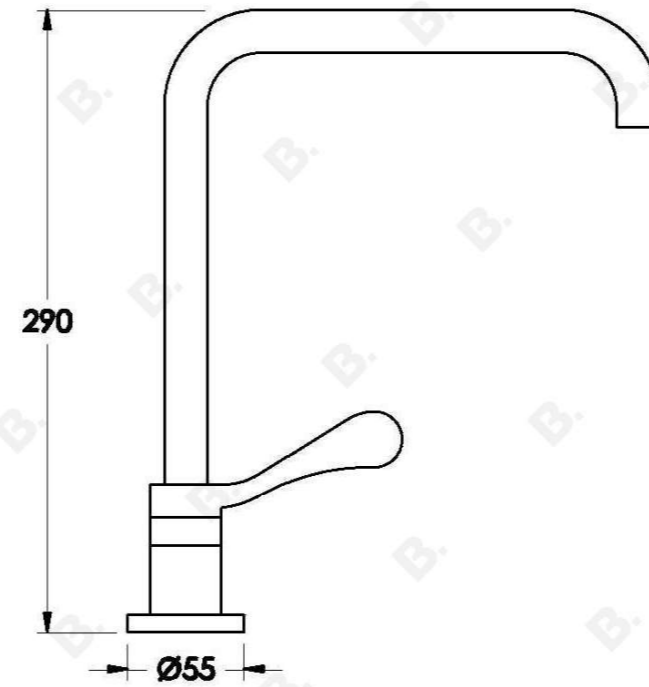

MEMPHIS BATH SET WITH LEVERS

1.9607.80.3.XX

PRODUCT DIMENSIONS:

Front view:

Side view:

Top view: