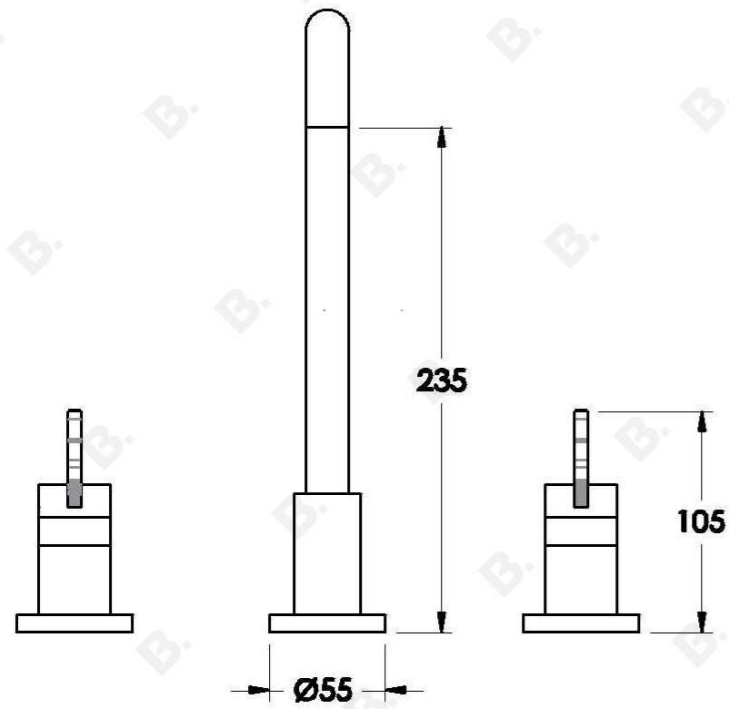

MEMPHIS BATH SET WITH LEVERS

1.9607.80.3.XX

PRODUCT DIMENSIONS:

Front view:

Side view:

Top view: