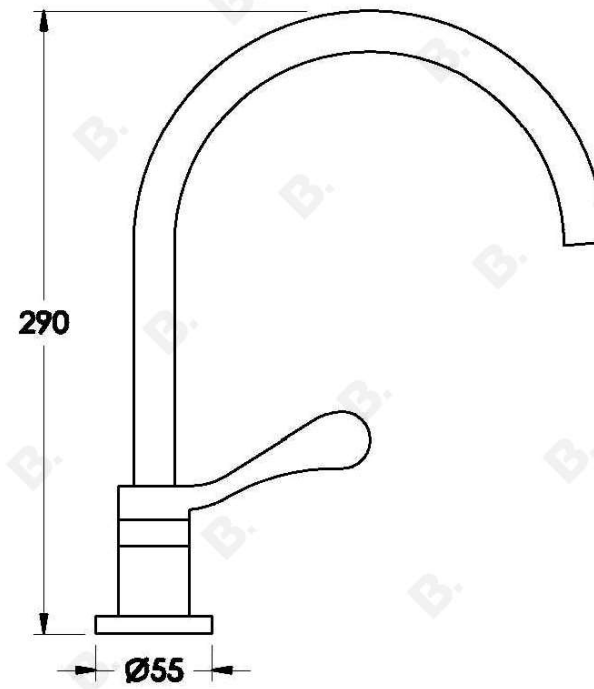

## MEMPHIS BATH SET WITH LEVERS

1.9607.00.3.XX

### PRODUCT DIMENSIONS:

Front view:

Side view:

Top view: