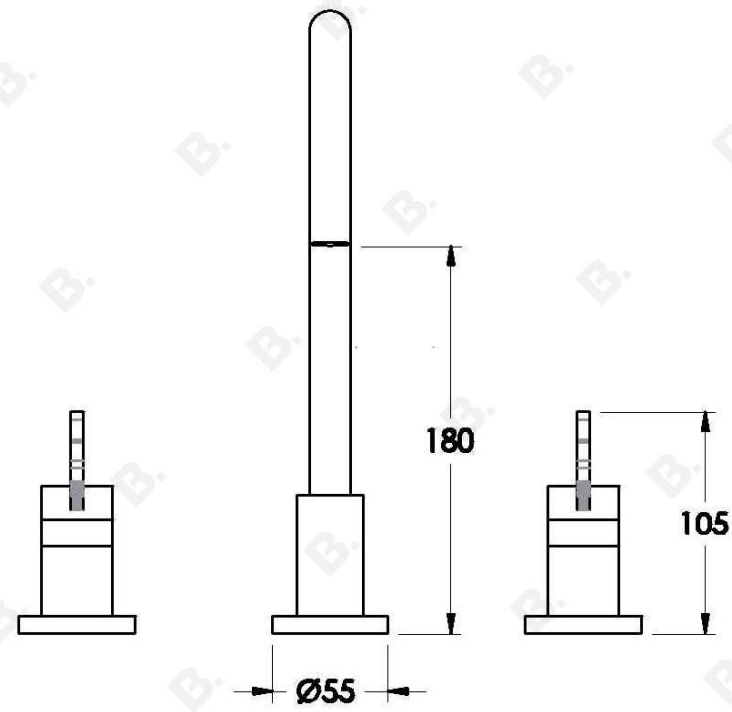

## MEMPHIS BATH SET WITH LEVERS

1.9607.00.3.XX

### PRODUCT DIMENSIONS:

Front view:

Side view:

Top view: