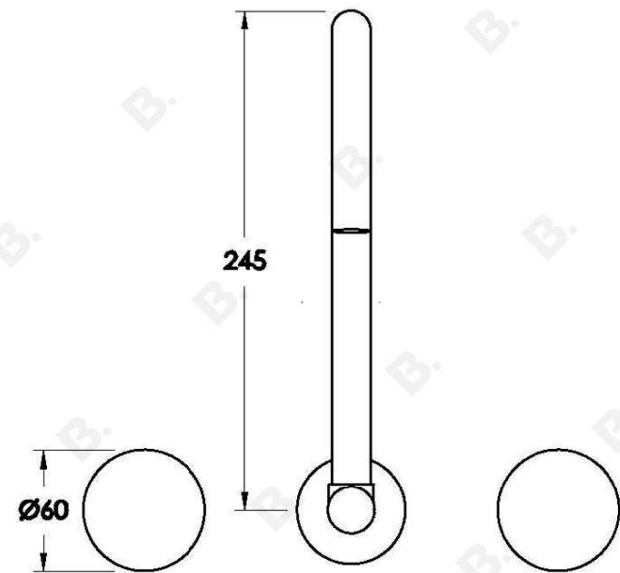

HALO WALL SET WITH MARBLE HANDLES

1.9528.00.6.XX

1.9528.50.6.XX: Flow controlled variant

PRODUCT DIMENSIONS:

Front view:

Side view:

Top view: