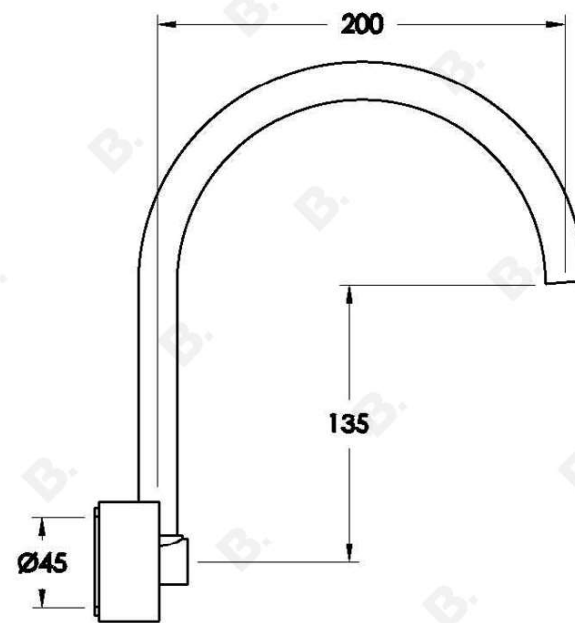

HALO WALL SET WITH MARBLE HANDLES

1.9528.00.6.XX

1.9528.50.6.XX: Flow controlled variant

PRODUCT DIMENSIONS:

Front view:

Side view:

Top view: