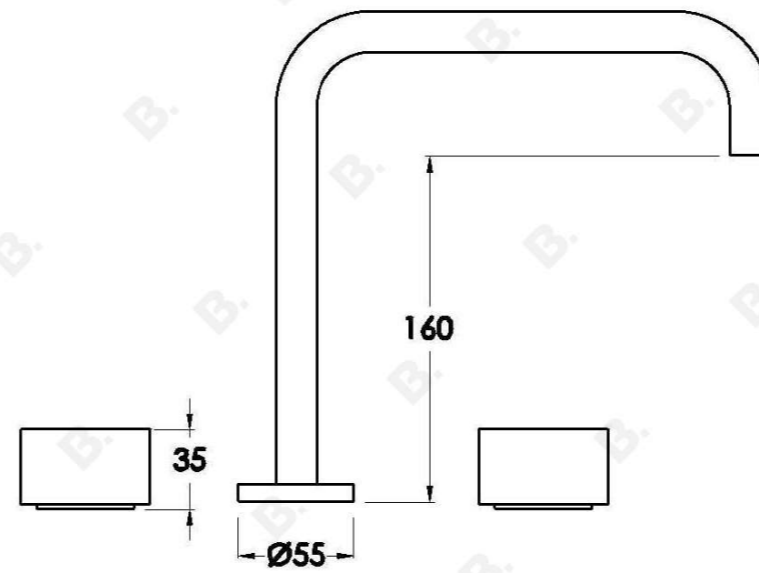

## HALO KITCHEN SET WITH MARBLE HANDLES

1.9507.89.6.XX

### PRODUCT DIMENSIONS:

Front view:

Side view:

Top view: