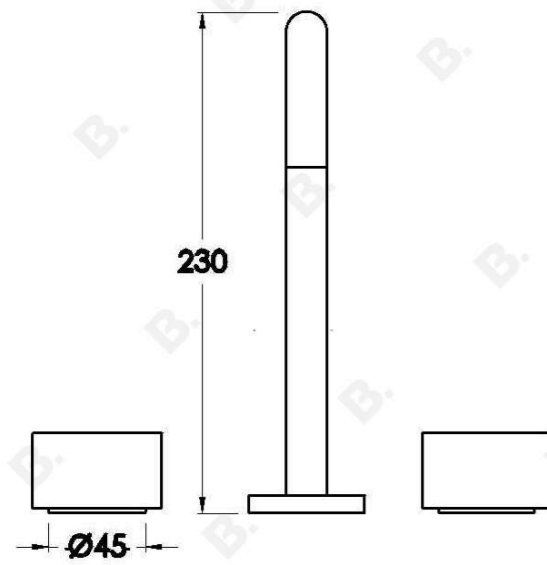

## HALO KITCHEN SET WITH MARBLE HANDLES

1.9507.89.6.XX

### PRODUCT DIMENSIONS:

Front view:

Side view:

Top view: