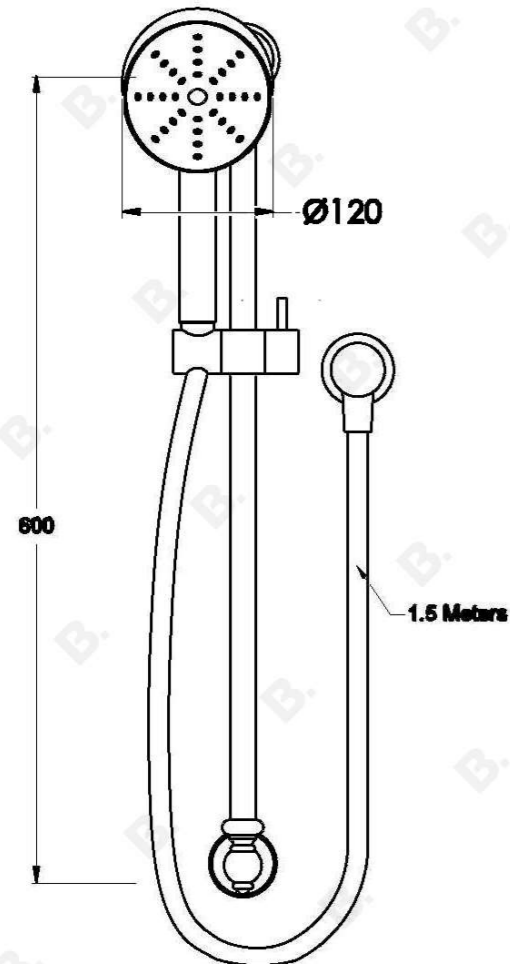

WINSLOW MULTI-FUNCTION HANDSHOWER

1.8134.03.0.XX

PRODUCT DIMENSIONS:

Front view:

Side view:

Top view: