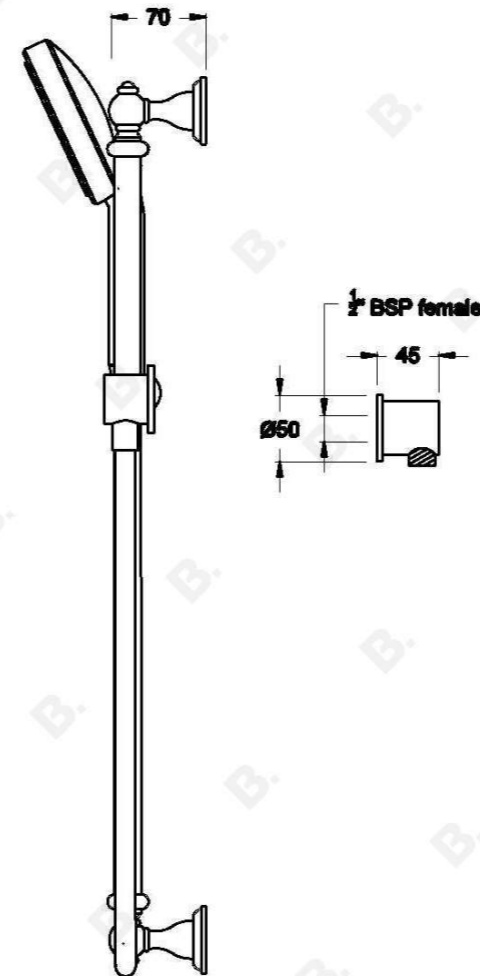

WINSLOW MULTI-FUNCTION HANDSHOWER

1.8134.03.0.XX

PRODUCT DIMENSIONS:

Front view:

Side view:

Top view: