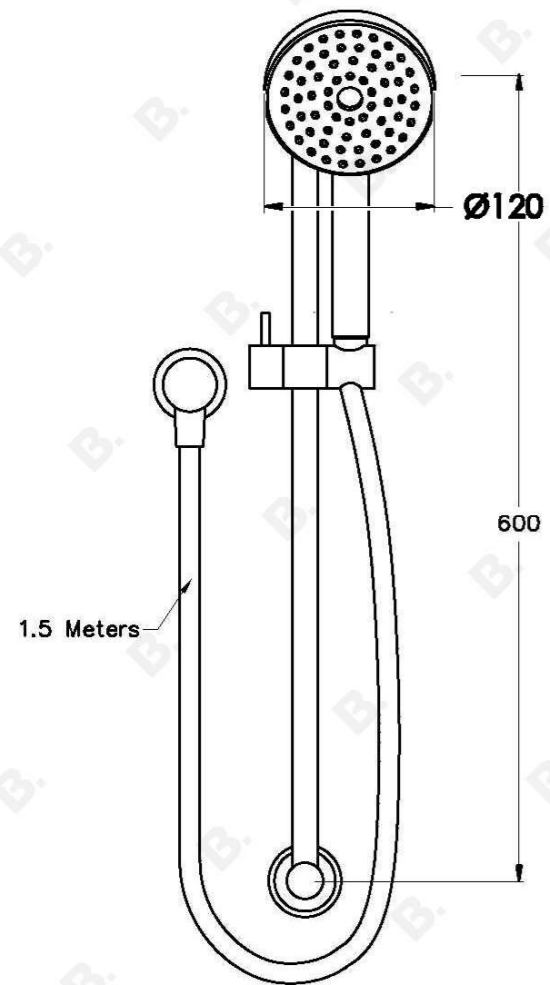

MANHATTAN HANDSHOWER SLIDER SET

1.9134.03.0.XX

PRODUCT DIMENSIONS:

Front view:

Side view:

Top view: