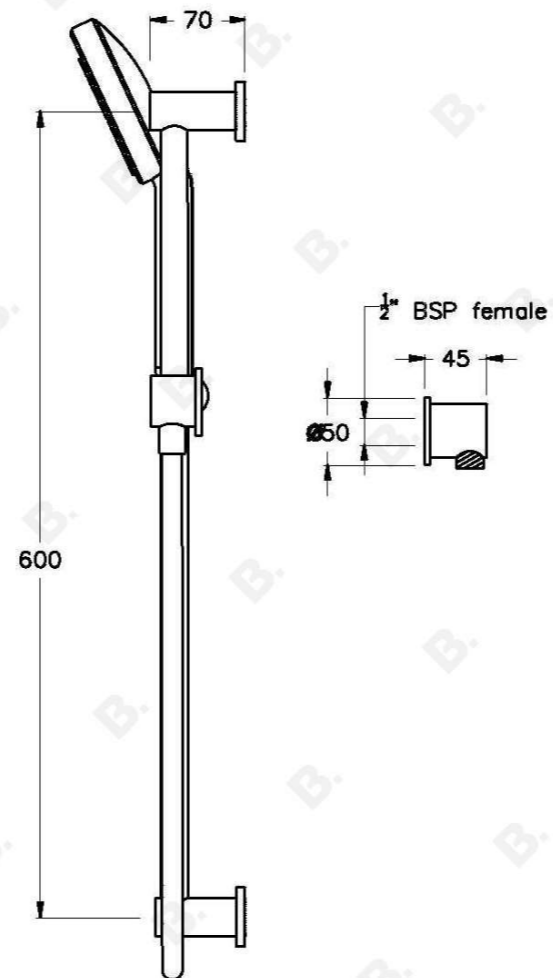

MANHATTAN HANDSHOWER SLIDER SET

1.9134.03.0.XX

PRODUCT DIMENSIONS:

Front view:

Side view:

Top view: