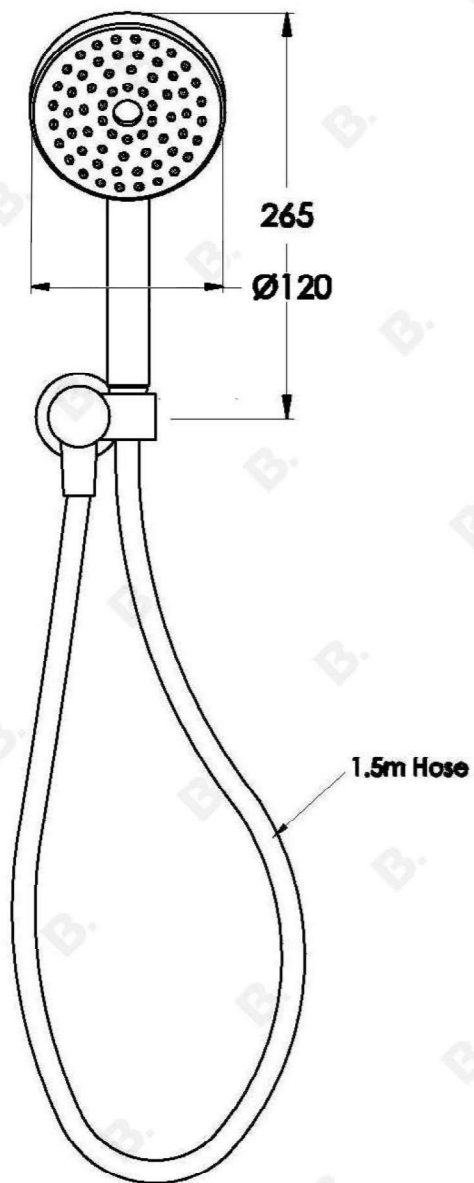

## CITY PLUS MULTI FUNCTION HANDSHOWER

1.9743.03.0.XX

### PRODUCT DIMENSIONS:

Front view:

Side view:

Top view: