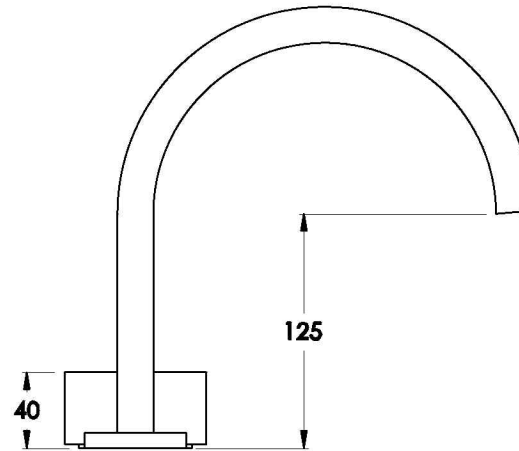

## HALO KITCHEN SET WITH MARBLE HANDLE

1.9507.96.6.XX

### PRODUCT DIMENSIONS:

Front view

Side view:

Top view:

XX suffix indicates finish – SEE WEBSITE FOR COLOUR CODE  
Dimensions subject to change without notice  
All dimensions are approximate  
A = approximate distance  
Copyright ©Brodware 2021