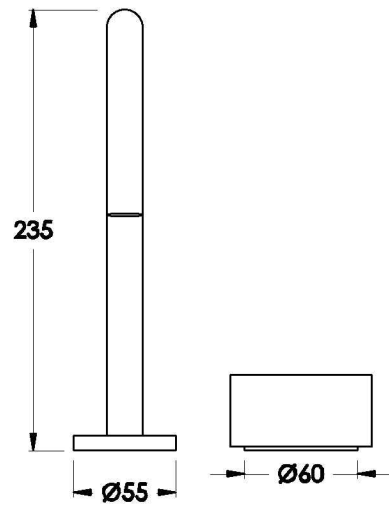

## HALO KITCHEN SET WITH MARBLE HANDLE

1.9507.96.6.XX

### PRODUCT DIMENSIONS:

Front view

Side view:

Top view:

XX suffix indicates finish – SEE WEBSITE FOR COLOUR CODE  
Dimensions subject to change without notice  
All dimensions are approximate  
A = approximate distance  
Copyright ©Brodware 2021