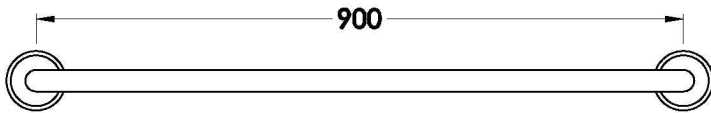

## HALO TOWEL RAIL WITH METAL TRIM

1.9555.90.0.XX

### PRODUCT DIMENSIONS:

Front view

Side view:

Top view: