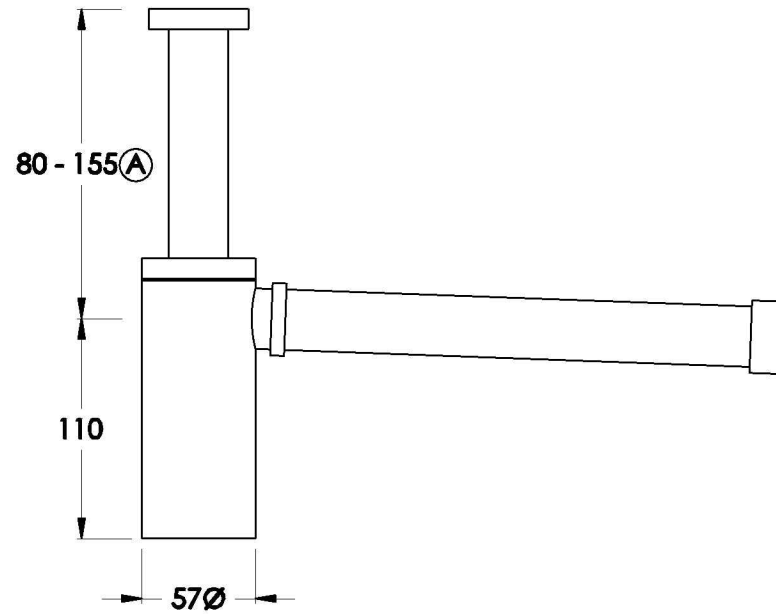

## BOTTLE TRAP

1.7034.00.0.XX

### PRODUCT DIMENSIONS:

Front view

Side view:

Top view: