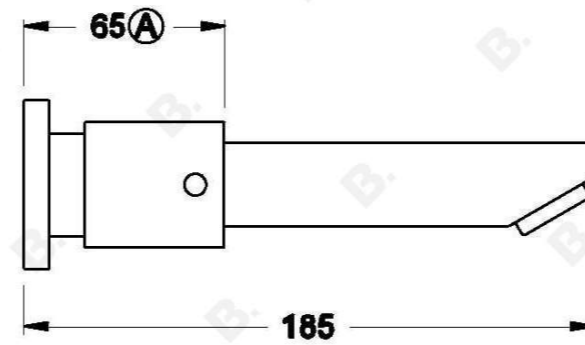

Brodware

CITY STIK WALL SET

1.9906.10.3.XX

PRODUCT DIMENSIONS:

Front view:

Side view:

Top view: