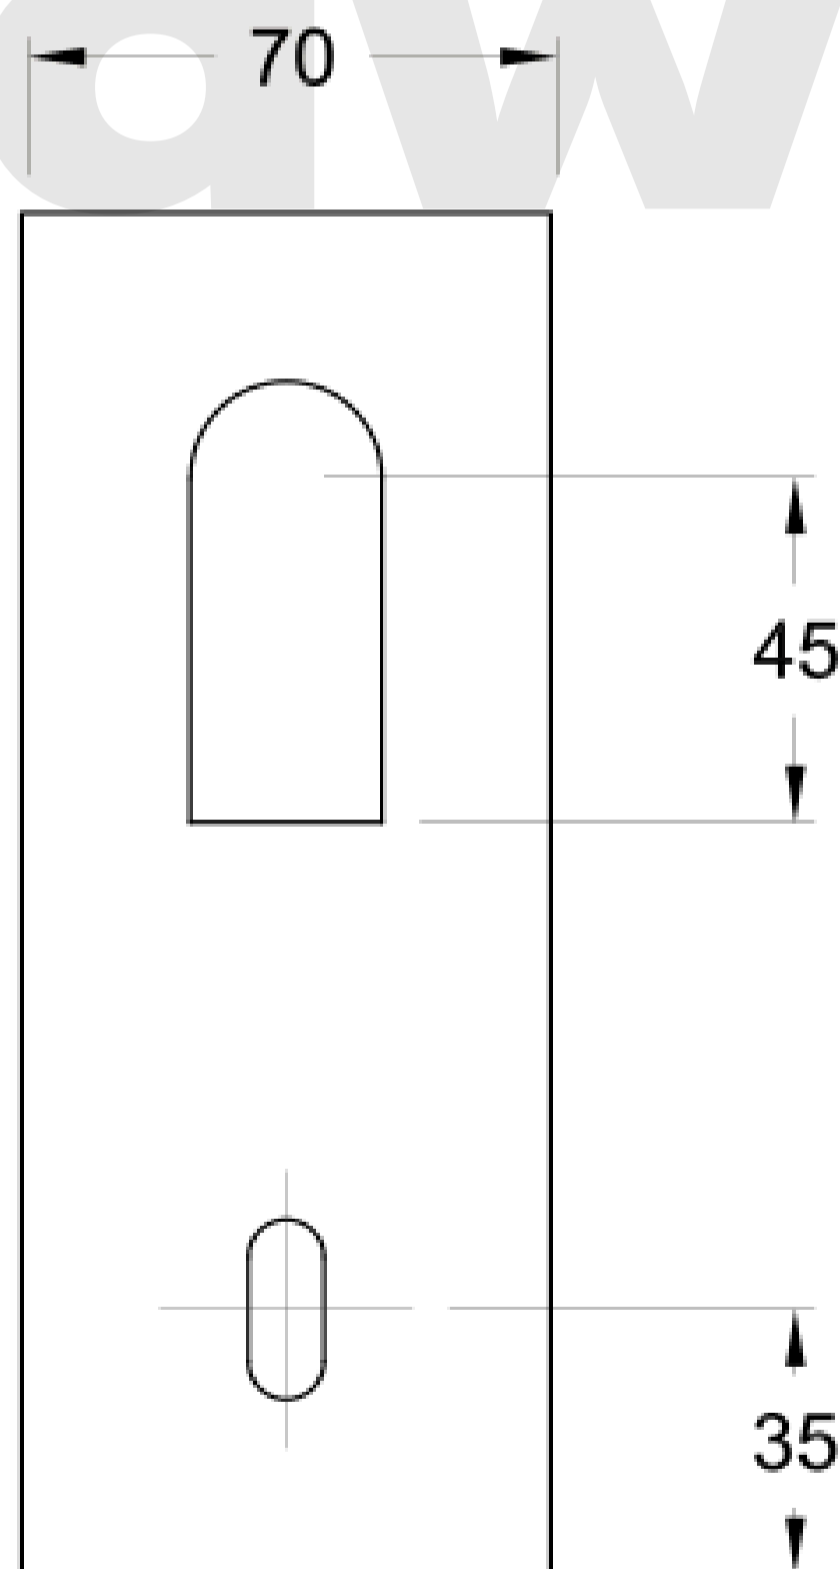

Brodware

BROSMART

2.2706.02.0.XX

XX Indicates finish
 Manufacturing engineers of quality commercial and residential fittings
 Dimensions subjects to change without notice. All dimensions are approximate
 Copyright © Brodware Pty Ltd 2016. www.brodware.com