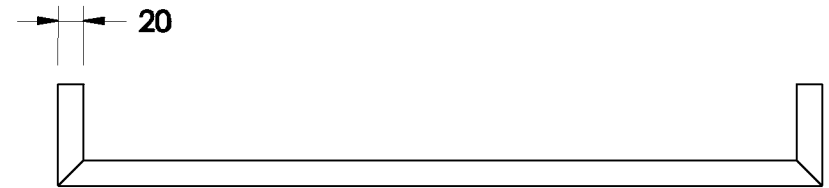

SQ75 HEATED SOLO RAIL

3.7556.60.1.XX

PRODUCT DIMENSIONS:

Front view

Side view

Top view

Note: Each rail rated at 18 watts