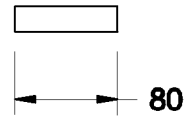

SQ75 HEATED SOLO RAIL

3.7556.60.1.XX

PRODUCT DIMENSIONS:

Front view

Side view

Top view

Note: Each rail rated at 18 watts