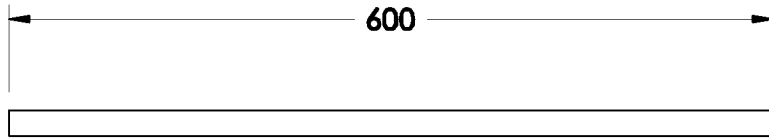

SQ75 HEATED SOLO RAIL

3.7556.60.1.XX

PRODUCT DIMENSIONS:

Front view

Side view

Top view

Note: Each rail rated at 18 watts