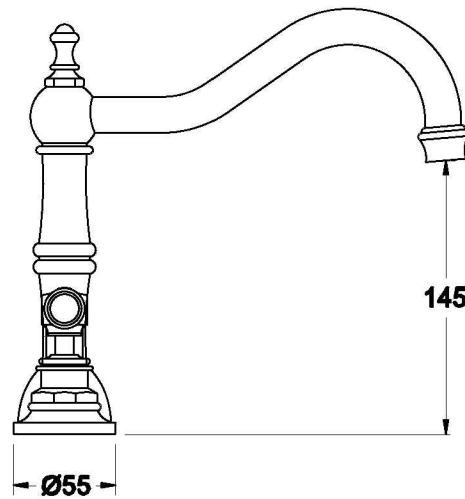

WINSLOW BATH SET WITH METAL LEVERS

1.8107.02.3.XX

PRODUCT DIMENSIONS:

Front view

Side view:

Top view: