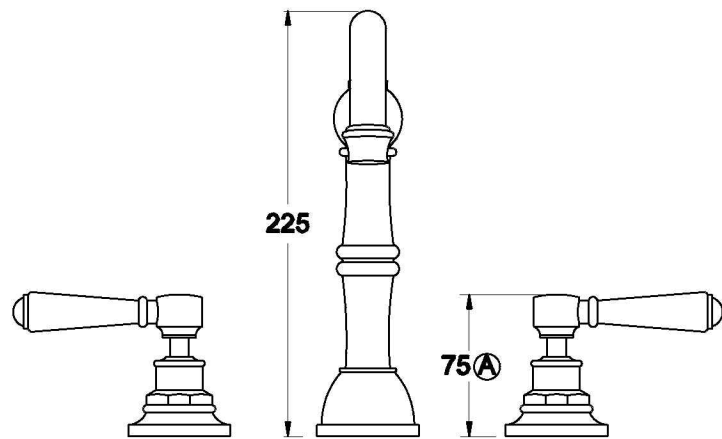

WINSLOW BATH SET WITH METAL LEVERS

1.8107.02.3.XX

PRODUCT DIMENSIONS:

Front view

Side view:

Top view: