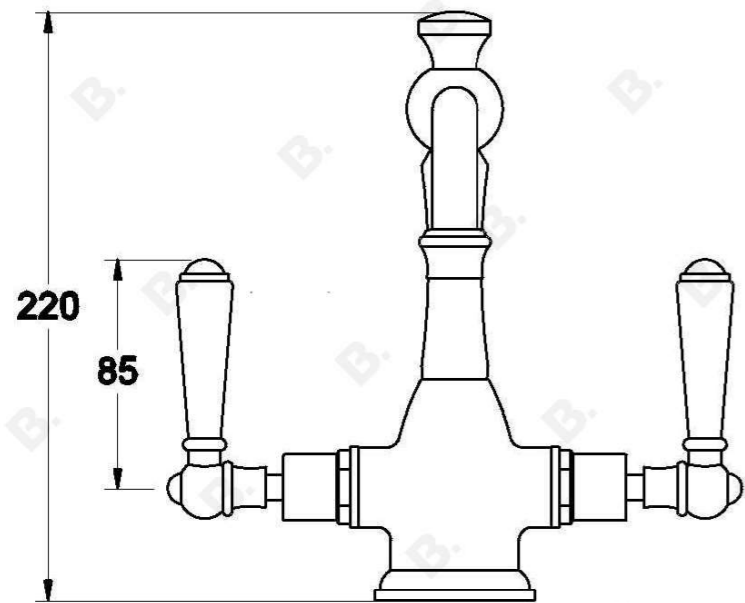

NEU ENGLAND BASIN MIXER WITH WHITE PORCELAIN LEVERS

1.8004.02.4.XX

PRODUCT DIMENSIONS:

Front view:

Side view:

Top view: