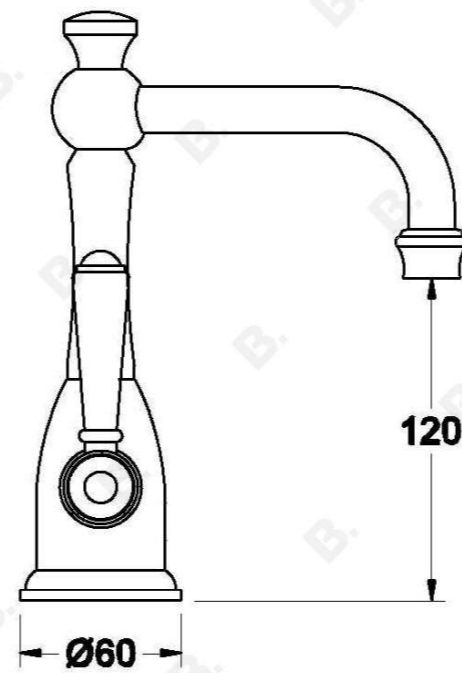

NEU ENGLAND BASIN MIXER WITH WHITE PORCELAIN LEVERS

1.8004.02.4.XX

PRODUCT DIMENSIONS:

Front view:

Side view:

Top view: