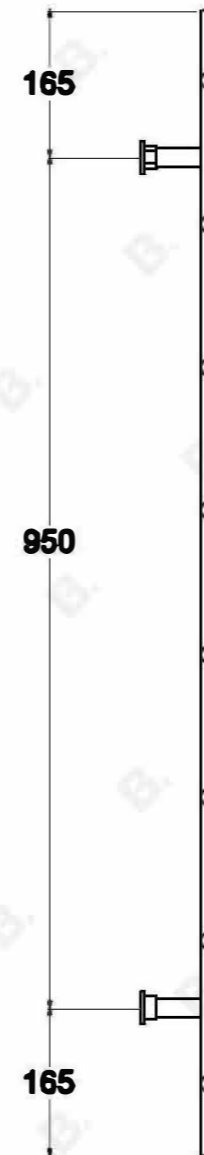

COCO UNHEATED RAIL

3.2206.13.0.95

PRODUCT DIMENSIONS:

Front view:

Side view:

Top view: