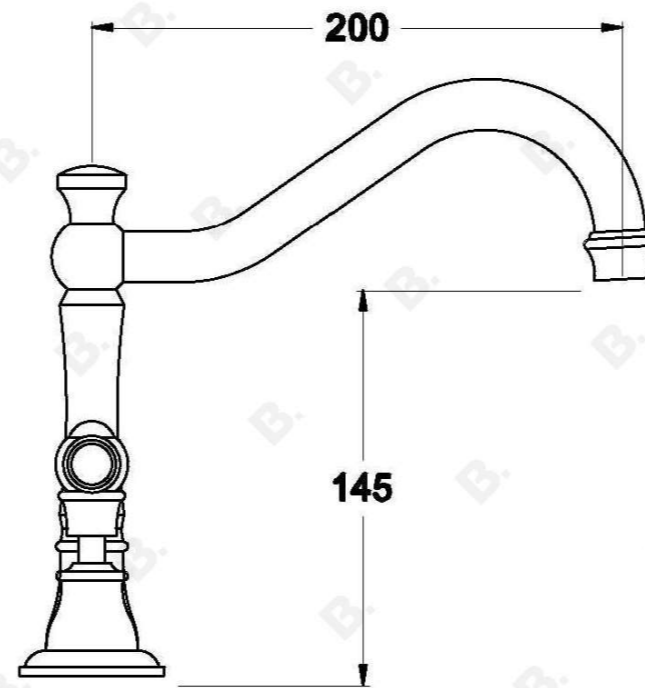

NEU ENGLAND BATH SET METAL LEVERS

1.8007.02.3.XX

PRODUCT DIMENSIONS:

Front view:

Side view:

Top view: