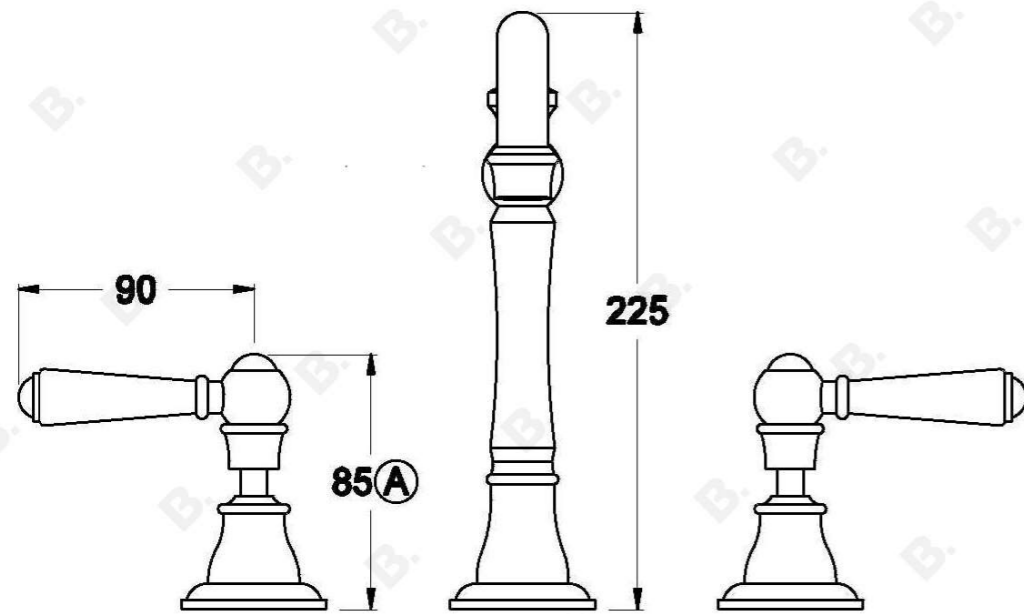

NEU ENGLAND BATH SET METAL LEVERS

1.8007.02.3.XX

PRODUCT DIMENSIONS:

Front view:

Side view:

Top view: