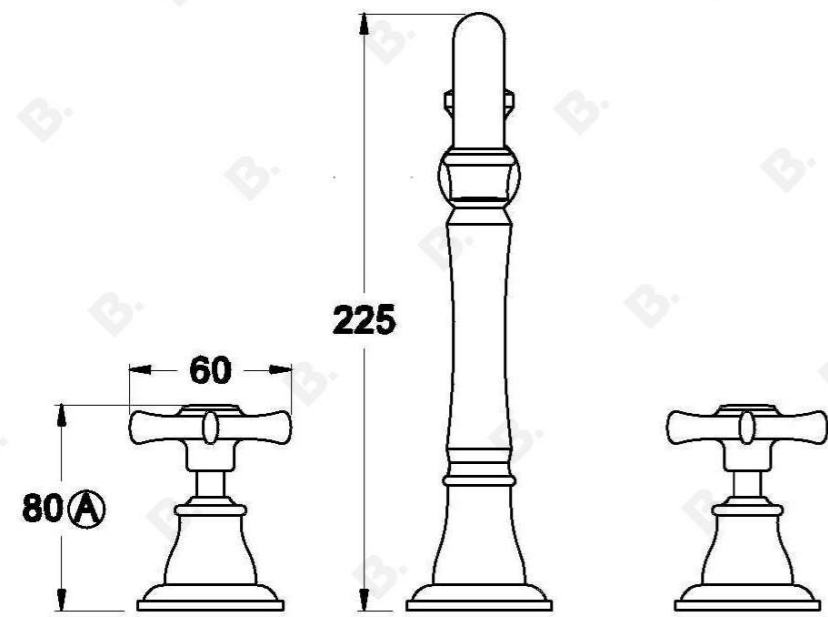

NEU ENGLAND BATH SET CROSS HANDLES - CERAMIC DISC

1.8007.02.2.XX

PRODUCT DIMENSIONS:

Front view:

Side view:

Top view: