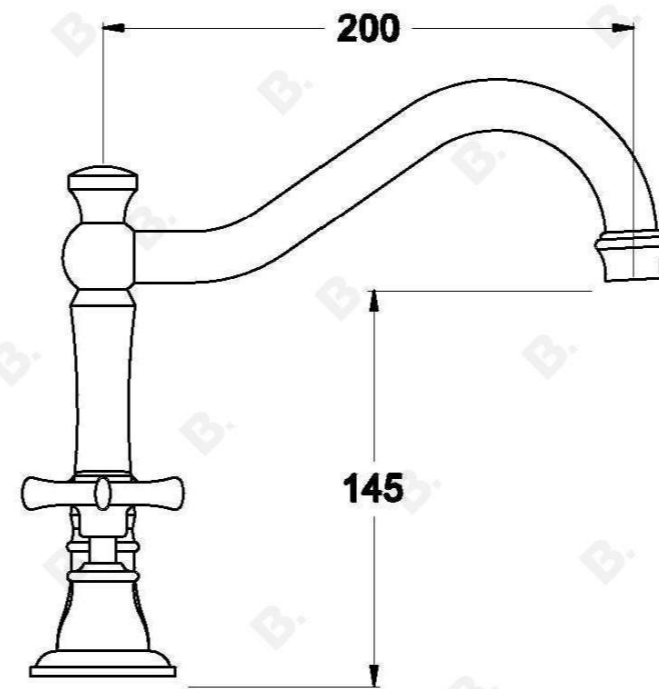

NEU ENGLAND BATH SET CROSS HANDLES - CERAMIC DISC

1.8007.02.2.XX

PRODUCT DIMENSIONS:

Front view:

Side view:

Top view: