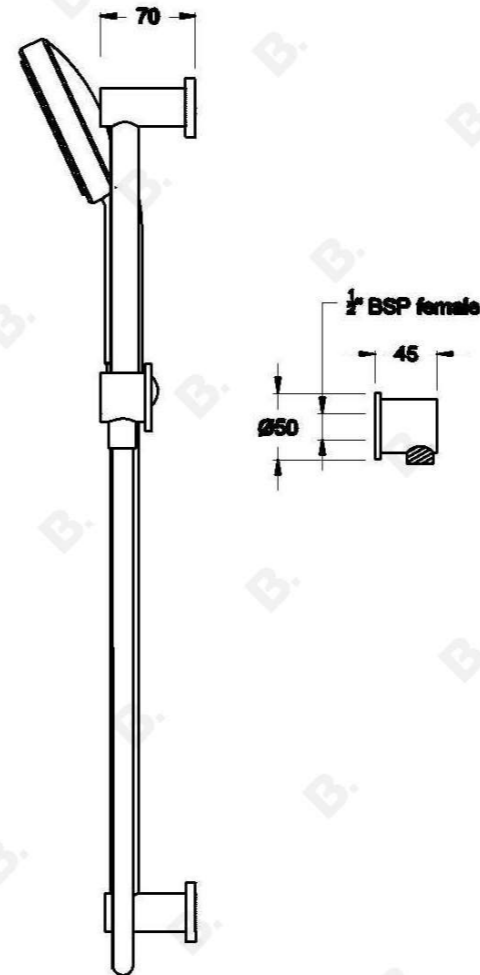

## BROLIFE HANDSHOWER SLIDER SET

2.2034.02.0.XX

### PRODUCT DIMENSIONS:

Front view:

Side view:

Top view: