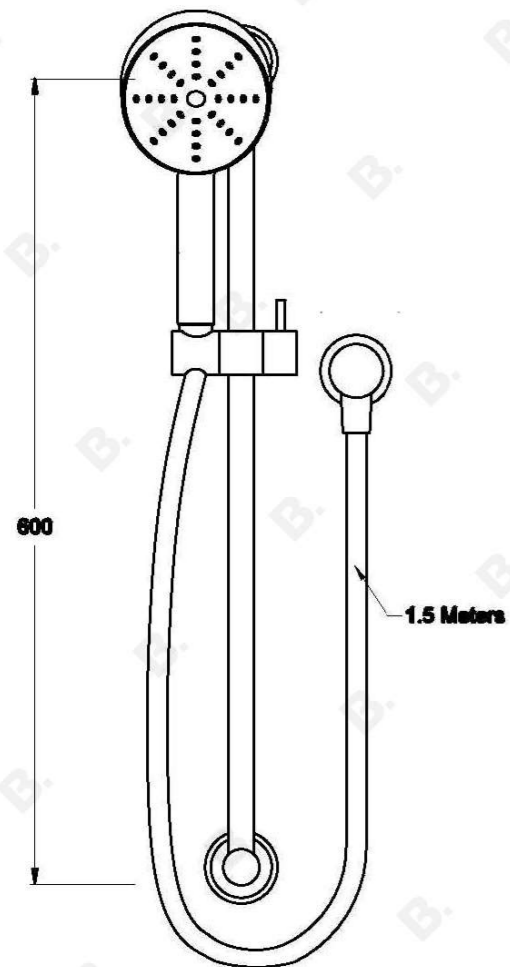

## BROLIFE HANDSHOWER SLIDER SET

2.2034.02.0.XX

### PRODUCT DIMENSIONS:

Front view:

Side view:

Top view: