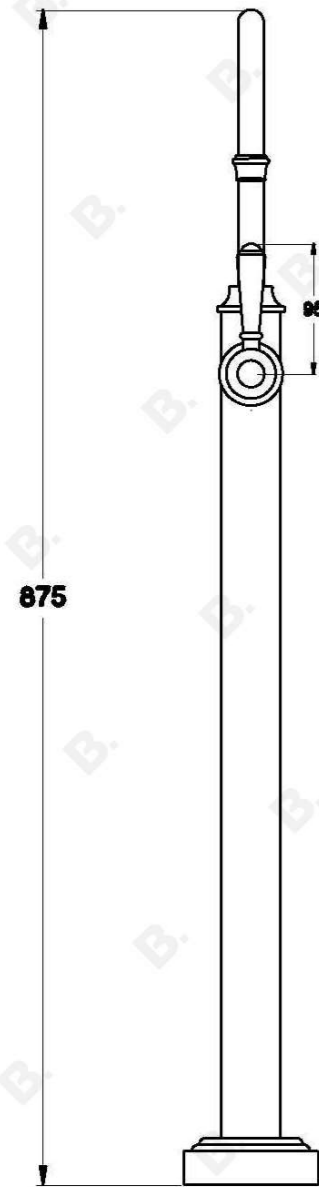

NEU ENGLAND BATH MIXER WITH METAL LEVER

1.8008.05.3.XX

PRODUCT DIMENSIONS:

Front view:

Side view:

Top view: