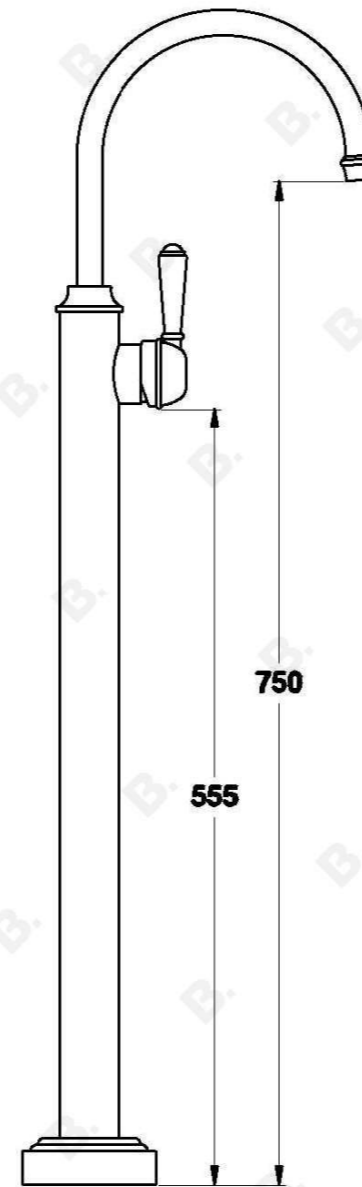

NEU ENGLAND BATH MIXER WITH METAL LEVER

1.8008.05.3.XX

PRODUCT DIMENSIONS:

Front view:

Side view:

Top view: