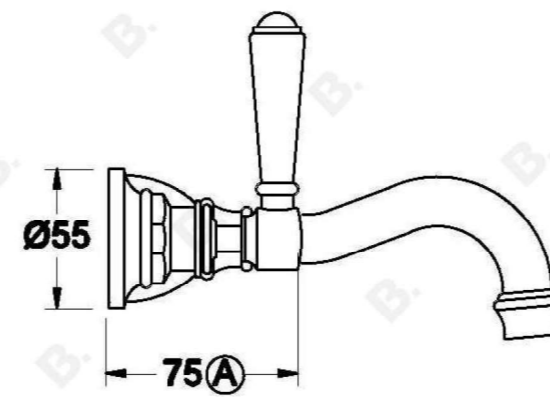

WINSLOW WALL SET WITH METAL LEVERS

1.8105.00.3.XX
1.8105.50.3.XX - Flow controlled variant

PRODUCT DIMENSIONS:

Front view:

Side view:

Top view: