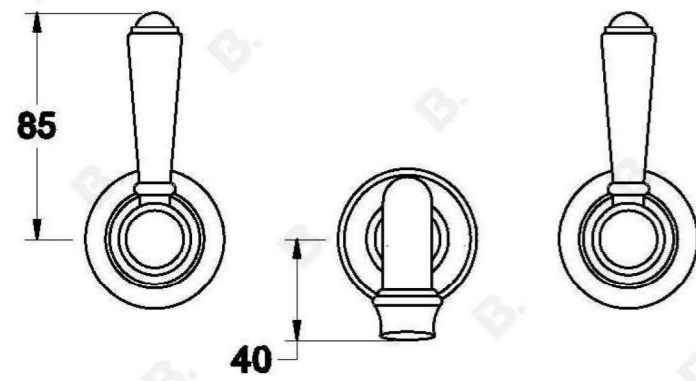

WINSLOW WALL SET WITH METAL LEVERS

1.8105.00.3.XX
1.8105.50.3.XX - Flow controlled variant

PRODUCT DIMENSIONS:

Front view:

Side view:

Top view: