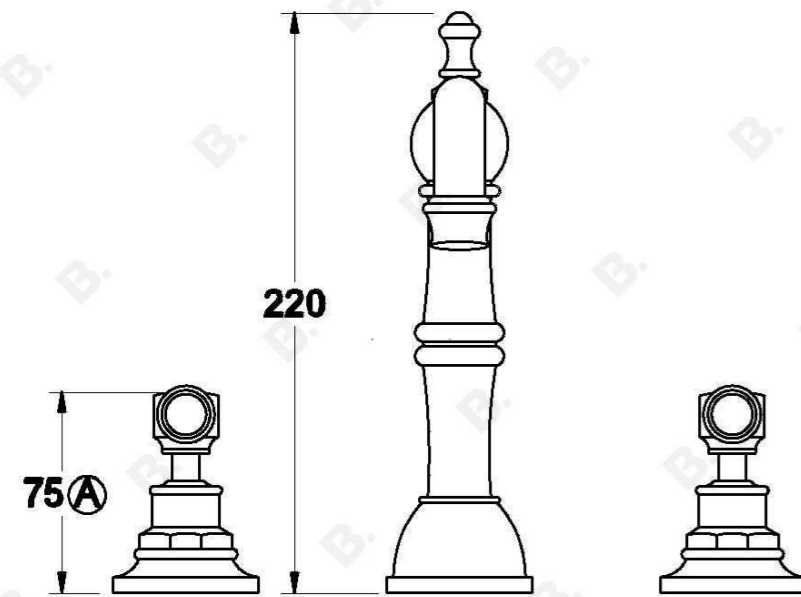

## WINSLOW BASIN SET WITH METAL LEVERS

1.8100.02.3.XX

### PRODUCT DIMENSIONS:

Front view:

Side view:

Top view: