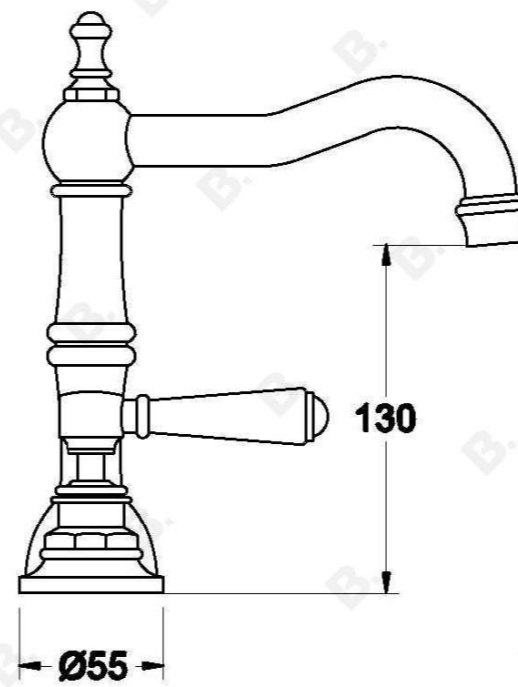

## WINSLOW BASIN SET WITH METAL LEVERS

1.8100.02.3.XX

### PRODUCT DIMENSIONS:

Front view:

Side view:

Top view: