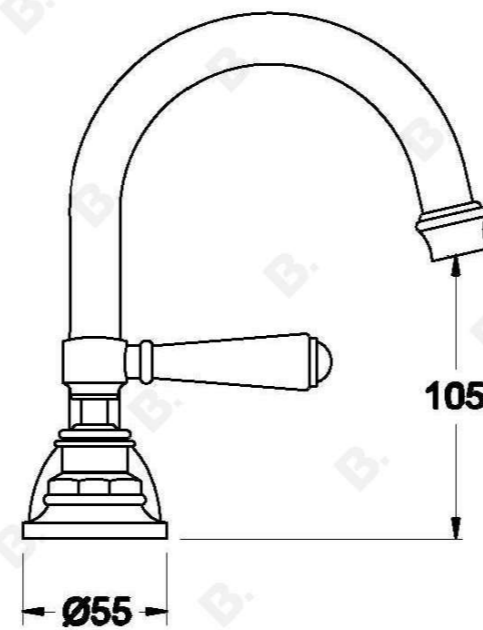

WINSLOW BASIN SET WITH METAL LEVERS

1.8100.00.3.XX

PRODUCT DIMENSIONS:

Front view:

Side view:

Top view: