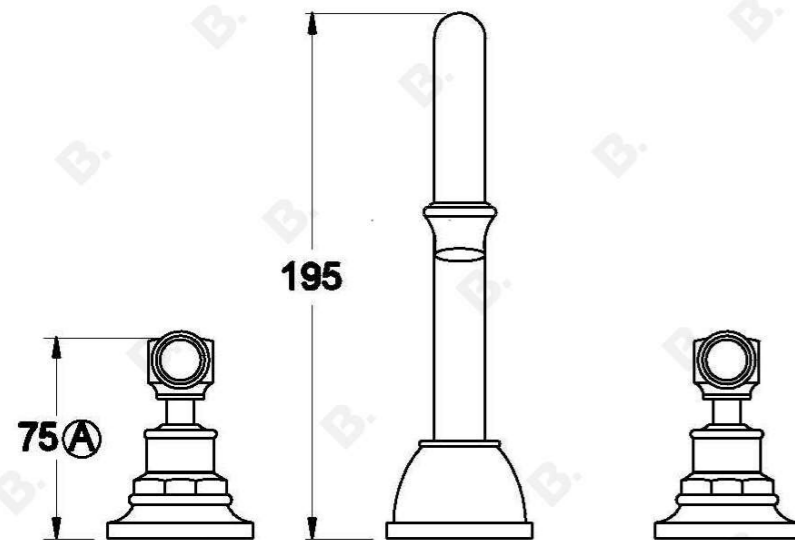

WINSLOW BASIN SET WITH METAL LEVERS

1.8100.00.3.XX

PRODUCT DIMENSIONS:

Front view:

Side view:

Top view: