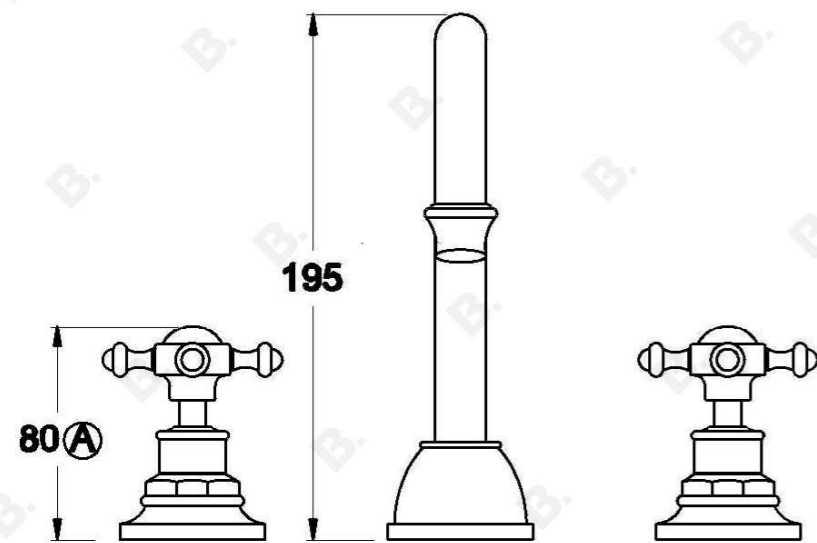

## WINSLOW BASIN SET WITH CROSS HANDLES - JUMPER VALVE

1.8100.00.1.XX

### PRODUCT DIMENSIONS:

Front view:

Side view:

Top view: