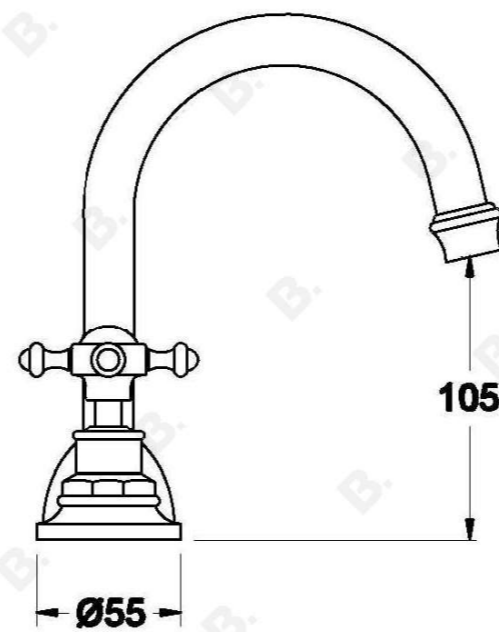

## WINSLOW BASIN SET WITH CROSS HANDLES - JUMPER VALVE

1.8100.00.1.XX

### PRODUCT DIMENSIONS:

Front view:

Side view:

Top view: