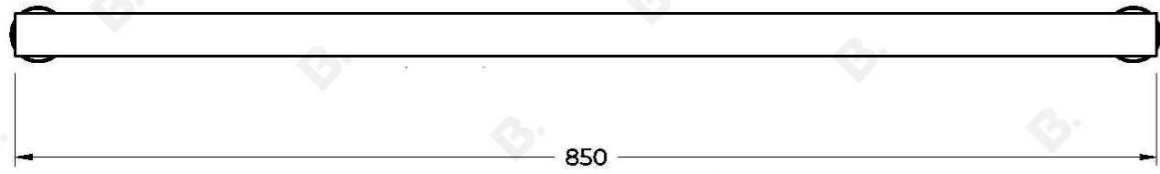

YOKATO HEATED SOLO RAIL

3.2608.00.1.XX

PRODUCT DIMENSIONS:

Front view:

Side view:

Top view: