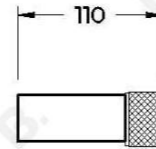

YOKATO HEATED SOLO RAIL

3.2608.00.1.XX

PRODUCT DIMENSIONS:

Front view:

Side view:

Top view: