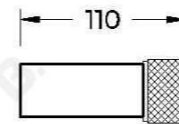

YOKATO HEATED SOLO RAIL

3.2606.00.1.XX

PRODUCT DIMENSIONS:

Front view:

Side view:

Top view: