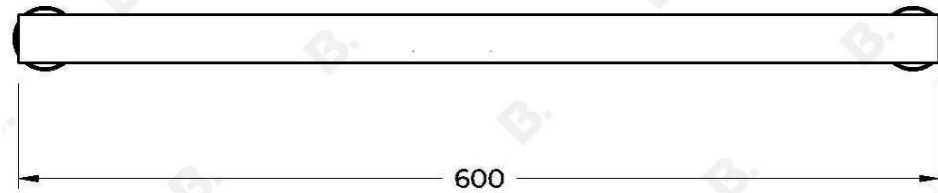

YOKATO HEATED SOLO RAIL

3.2606.00.1.XX

PRODUCT DIMENSIONS:

Front view:

Side view:

Top view: