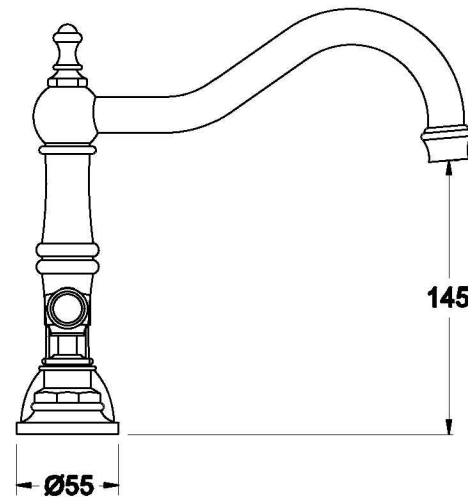

WINSLOW BATH SET WITH KRISTALL LEVERS

1.8107.02.8.XX

PRODUCT DIMENSIONS:

Front view

Side view:

Top view: