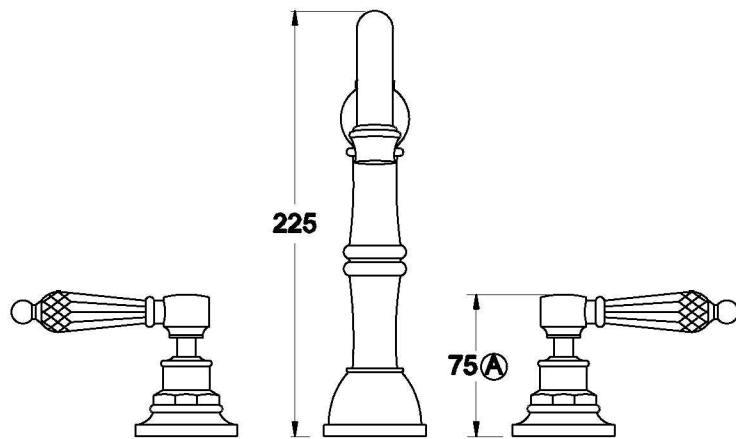

WINSLOW BATH SET WITH KRISTALL LEVERS

1.8107.02.8.XX

PRODUCT DIMENSIONS:

Front view

Side view:

Top view: