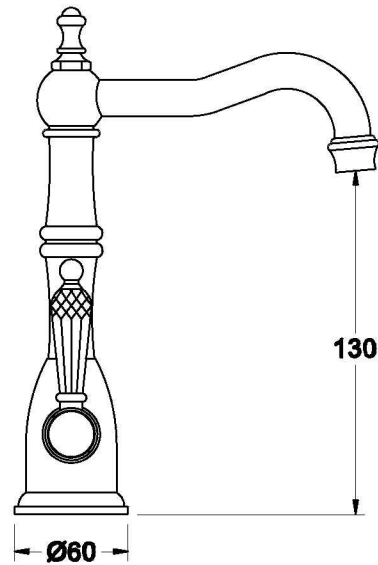

## WINSLOW BASIN MIXER WITH KRISTALL LEVERS

1.8104.02.8.XX

### PRODUCT DIMENSIONS:

Front view

Side view:

Top view: