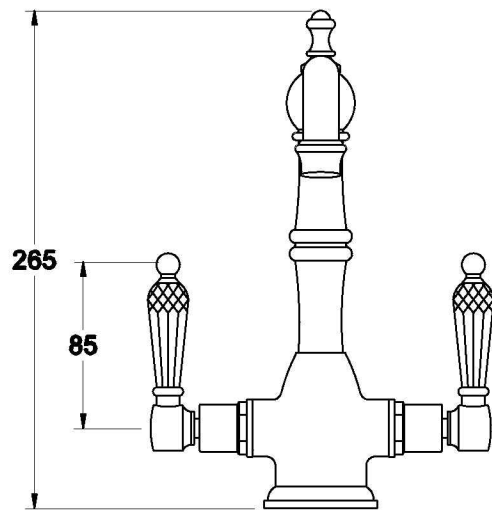

## WINSLOW BASIN MIXER WITH KRISTALL LEVERS

1.8104.02.8.XX

### PRODUCT DIMENSIONS:

Front view

Side view:

Top view: