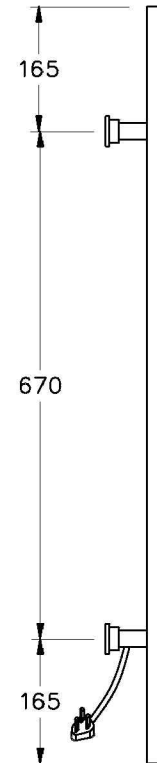

Brodware

COCO HEATED RAIL

3.1206.10.1.95

PRODUCT DIMENSIONS:

Front view

Side view:

Top view:

XX suffix indicates finish – SEE WEBSITE FOR COLOUR CODE
Dimensions subject to change without notice
All dimensions are approximate
A = approximate distance
Copyright ©Brodware 2021