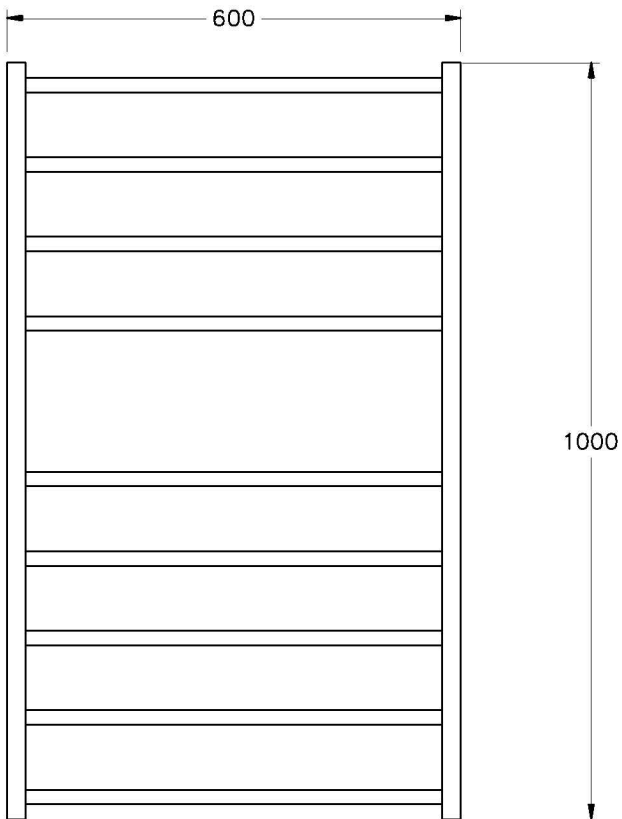

Brodware

COCO HEATED RAIL

3.1206.10.1.95

PRODUCT DIMENSIONS:

Front view

Side view:

Top view:

XX suffix indicates finish – SEE WEBSITE FOR COLOUR CODE
Dimensions subject to change without notice
All dimensions are approximate
A = approximate distance
Copyright ©Brodware 2021