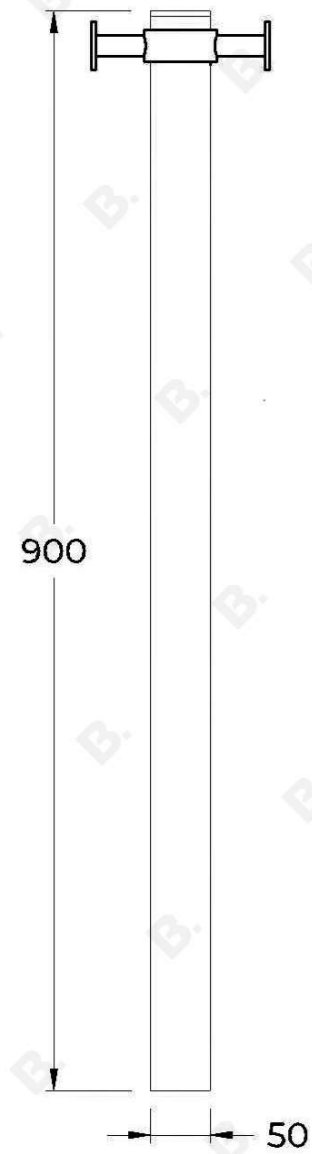

## ZEKO RAIL WITH HOOKS

3.2701.00.1.XX

### PRODUCT DIMENSIONS:

Front view:

Side view:

Top view: