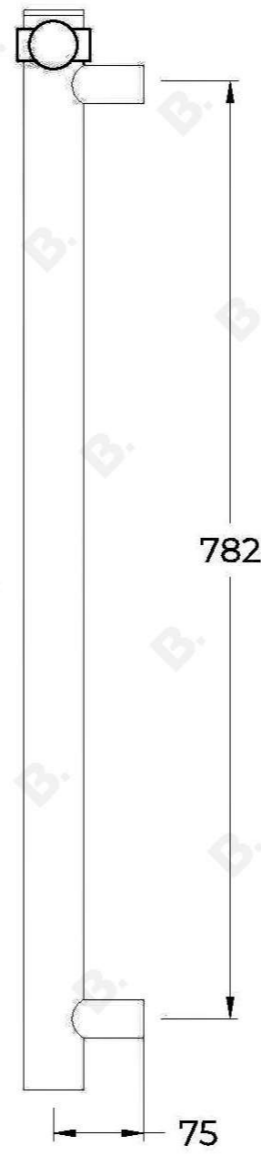

## ZEKO RAIL WITH HOOKS

3.2701.00.1.XX

### PRODUCT DIMENSIONS:

Front view:

Side view:

Top view: